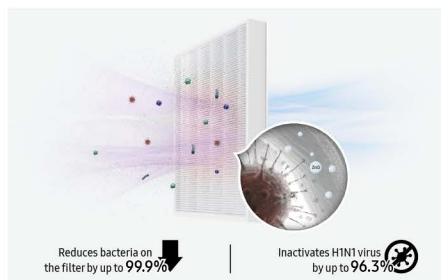

Anti-bacterial (Zinc Oxide) Dust Collecting Filter²

Smart Air Purifier

Gray

AX46BG5000GS
60 m²

- Multi-layered Air Purification System
- 3 Way Air Flow
- Built in WiFi

RRP: RM1,899

Promo:
RM1,699

**SAVE
RM200**

Smart Air Purifier

Clay Beige

AX32BG3100GB
40 m²

- Multi-layered Air Purification System
- Compact Design
- Built in WiFi

RRP: RM999

Promo:
RM899

**SAVE
RM100**

FREE* RM100
Touch 'n Go eWallet Credit

FREE* RM50
Touch 'n Go eWallet Credit